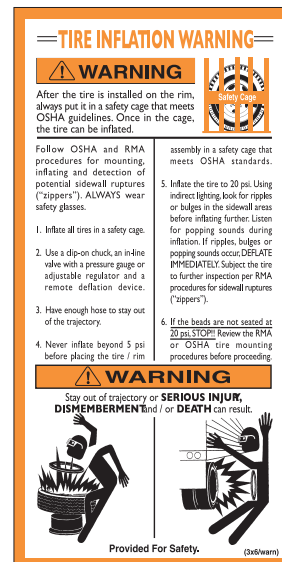

Actual Label Size 3" x 6"
Colors - Orange & Black
Stock - White Tire Vinyl
Write On Surface
500 per roll
32.25/roll - 4 roll minimum
+ shipping/handling