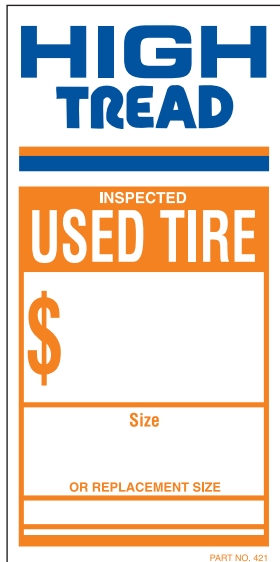

Actual Label Size 3" x 6"
Colors - Orange & Reflex Blue
Stock - White Tire Vinyl
Write On Surface
500 per roll
33.00/roll - 4 roll minimum
+ shipping/handling
Part No.#421