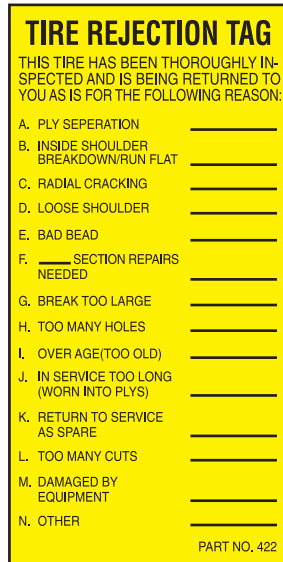

## TIRE LABELS FOR IMMEDIATE SHIPMENT FROM INVENTORY

Actual Label Size 2.5" x 6"  
 Colors - Orange  
 Stock - White Tire Vinyl  
 Write On Surface  
 250 per roll  
 17.35/roll - 4 roll minimum  
 + shipping/handling  
 Part No.#401

Actual Label Size 3" x 6"  
 Colors - Orange & Black  
 Stock - White Tire Vinyl  
 Write On Surface  
 500 per roll  
 33.00/roll - 4 roll minimum  
 + shipping/handling  
 Part No.#413

Actual Label Size 3" x 6"  
 Colors - Yellow & Reflex Blue  
 Stock - White Tire Vinyl  
 Write On Surface  
 500 per roll  
 33.00/roll - 4 roll minimum  
 + shipping/handling  
 Part No.#414

Actual Label Size 3" x 6"  
 Colors - 185 Red  
 Stock - White Tire Vinyl  
 Write On Surface  
 500 per roll  
 33.00/roll - 4 roll minimum  
 + shipping/handling  
 Part No.#415

Actual Label Size 3" x 6"  
 Colors - Orange & Reflex Blue  
 Stock - White Tire Vinyl  
 Write On Surface  
 500 per roll  
 33.00/roll - 4 roll minimum  
 + shipping/handling  
 Part No.#421

Actual Label Size 3" x 6"  
 Colors - Yellow Background & Black  
 Stock - White Tire Vinyl  
 Write On Surface  
 500 per roll  
 33.00/roll - 4 roll minimum  
 + shipping/handling  
 Part No.#422

Actual Label Size 3" x 6"  
 Colors - Orange & Black  
 Stock - White Tire Vinyl  
 Write On Surface  
 500 per roll  
 32.25/roll - 4 roll minimum  
 + shipping/handling