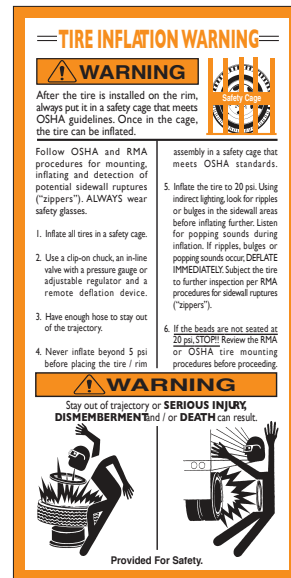

Actual Label Size
3"x6"
Colors - Orange & Black
Stock - White Tire Vinyl
Write on Surface
500 labels per roll
$33.60/roll + shipping
Inflation Warning